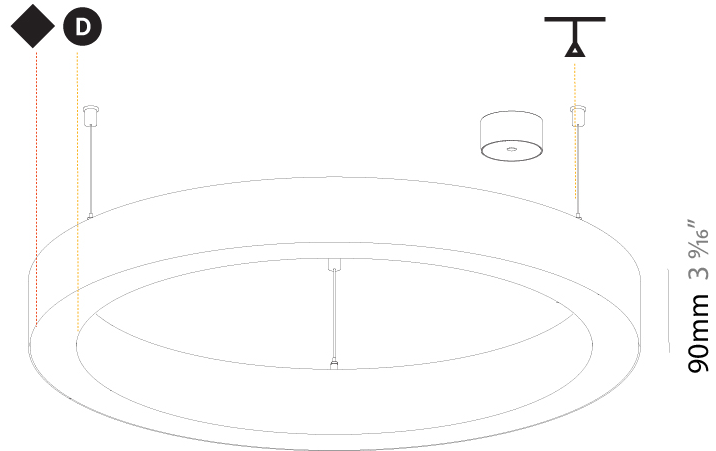

GENERAL

Series: Glorious
Subseries: Glorious Slim
Brand: Prolicht
Division: Architectural
Mounting Type: Suspension
Mounting Location: Ceiling
Subcategory: Ambient

PHYSICAL

Shape: Round
Diameter (mm): 800
Diameter (in): 31 1/2
Height (mm): 90
Height (in): 3 9/16
Max. Overall Height (mm): 2090
Max. Overall Height (in): 82 5/16
Light Distribution: Direct / Indirect
Weight (kg): 8.128
Weight (lbs): 17.92
Diffuser: PMMA - Opal or Micro-Prism
Fixture Finish: SSR / BKV / CWI / CRY / HAB / UFT / ITA / RUA / FTG / MYG / LOD / PUS / FRO / FUP / KIA / POP / BLS / SPG / MEY / GOH / GUM / CHC / COM / ABZ / JAG / OBR / MOS / ROR
Fixture Material: Aluminum
Cable Details: 2000mm or 6000mm Transparent Cable

ELECTRICAL

Lamp Type: LED (Zhaga Standard)
Input Wattage (W): 56 / 52.5
Total Output Wattage (W): 48 / 45
Dimming: Tri-Mode (Non-Dimming and Phase Dimming (120Vac only) and 0-10V Dimming)
Driver Included: Yes
Driver Location: Integrated
Driver Type: Constant Current - Universal
Driver Class: Class 2
Input Voltage (V): 120 - 277
Constant Current (MA): 350

LED

Color Temperature (°K): 3000 / 3500 / 4000
Max. Delivered Lumen (lm): 9830 / 10035 / 10240
CRI: >80 CRI
Lamp Life (hrs): 50000

OPTICAL

RATINGS AND CERTIFICATIONS

Certified By: Certified for North American Standards
IP rating: IP20

Ø 670mm 26 3/8"

Ø 800mm 31 1/2"

90mm 3 9/16"